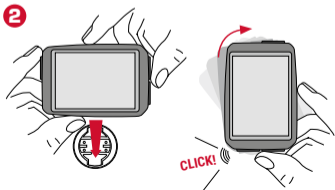

1

2

3 3D RUBBER PADS

ALTERNATIVE BIKE COMPUTER DISCS

**EOX®
TL2450 WO**
Art.-Nr. 090151

OR

GPS 2020
Art.-Nr. 090150

2 mm
LOCKING SCREW

Optional use with
EOX® TL2450 WO